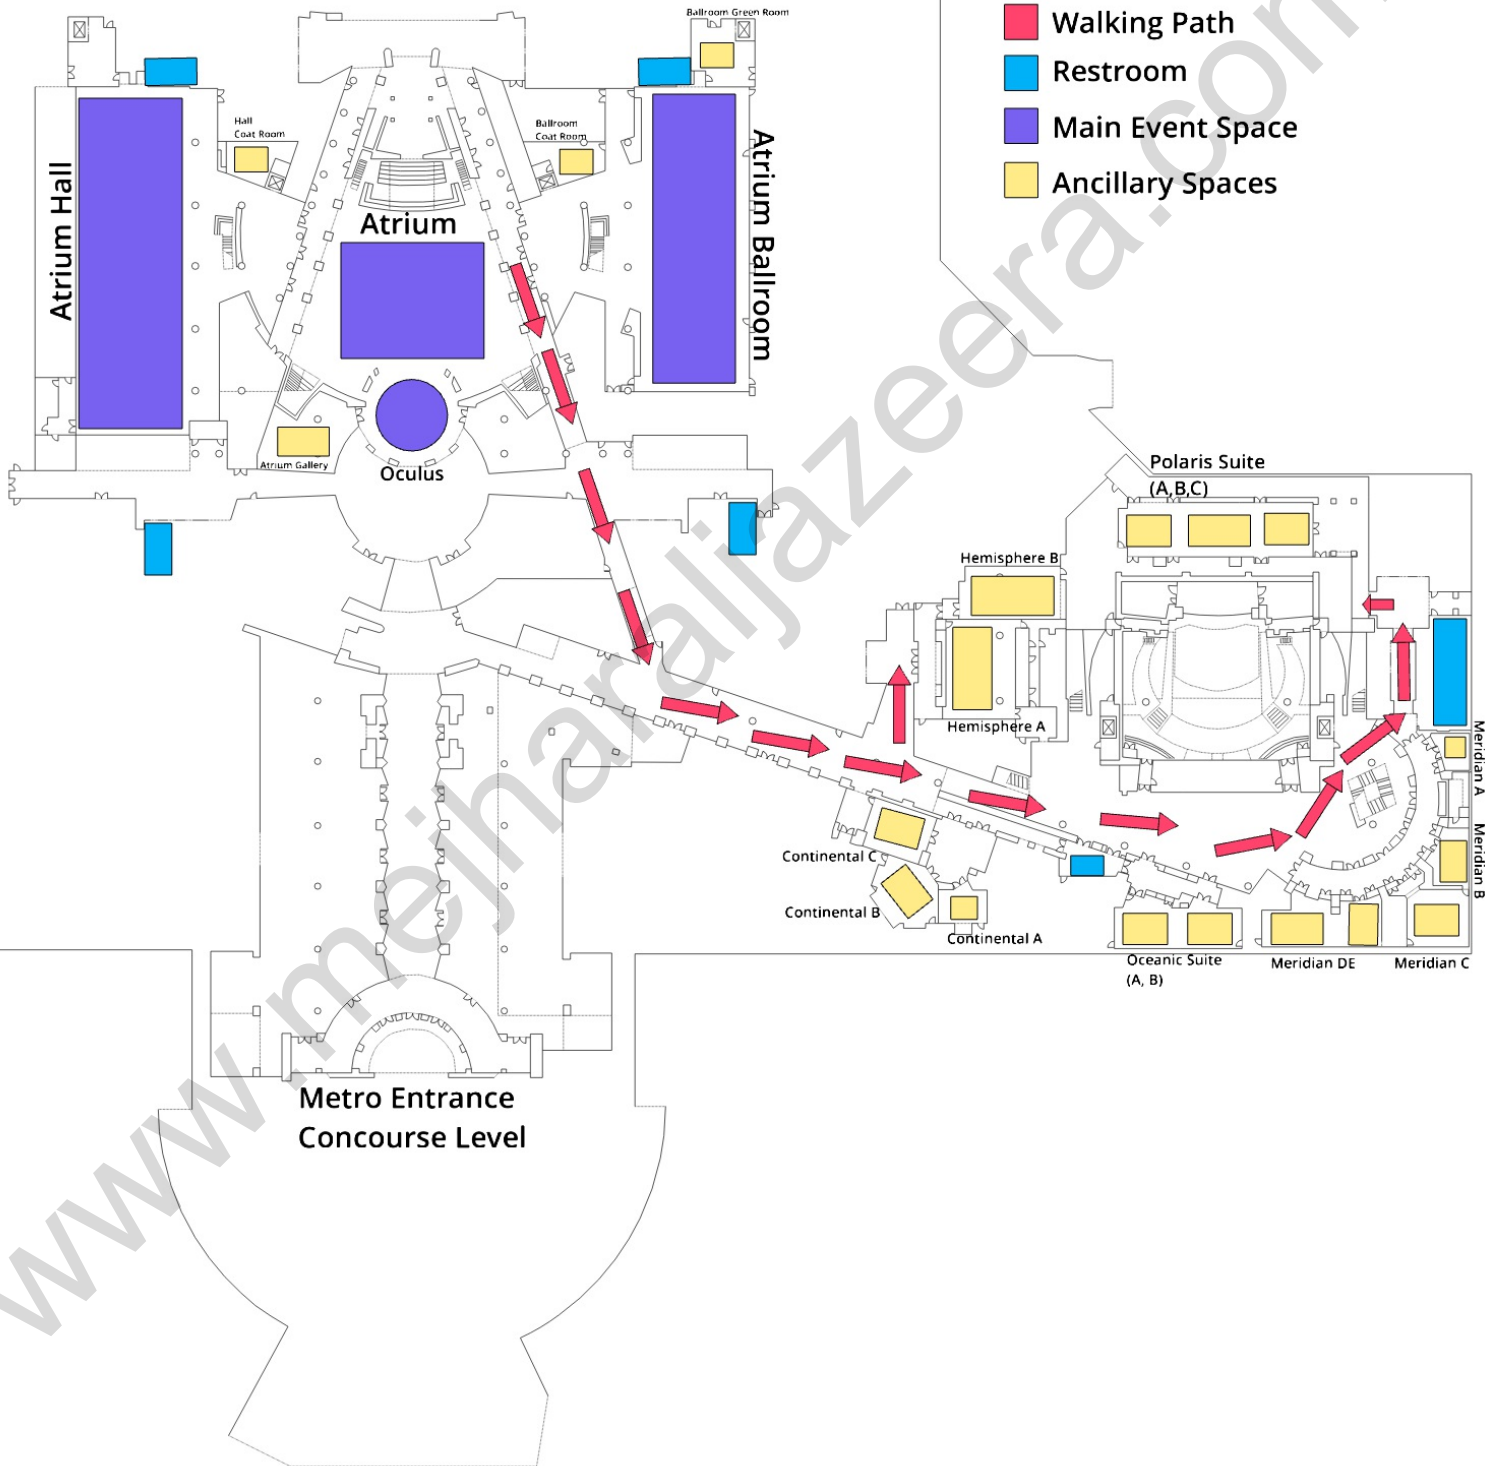

14th Street Entrance
Ground Level

- Walking Path
- Restroom
- Main Event Space
- Ancillary Spaces

50 Feet